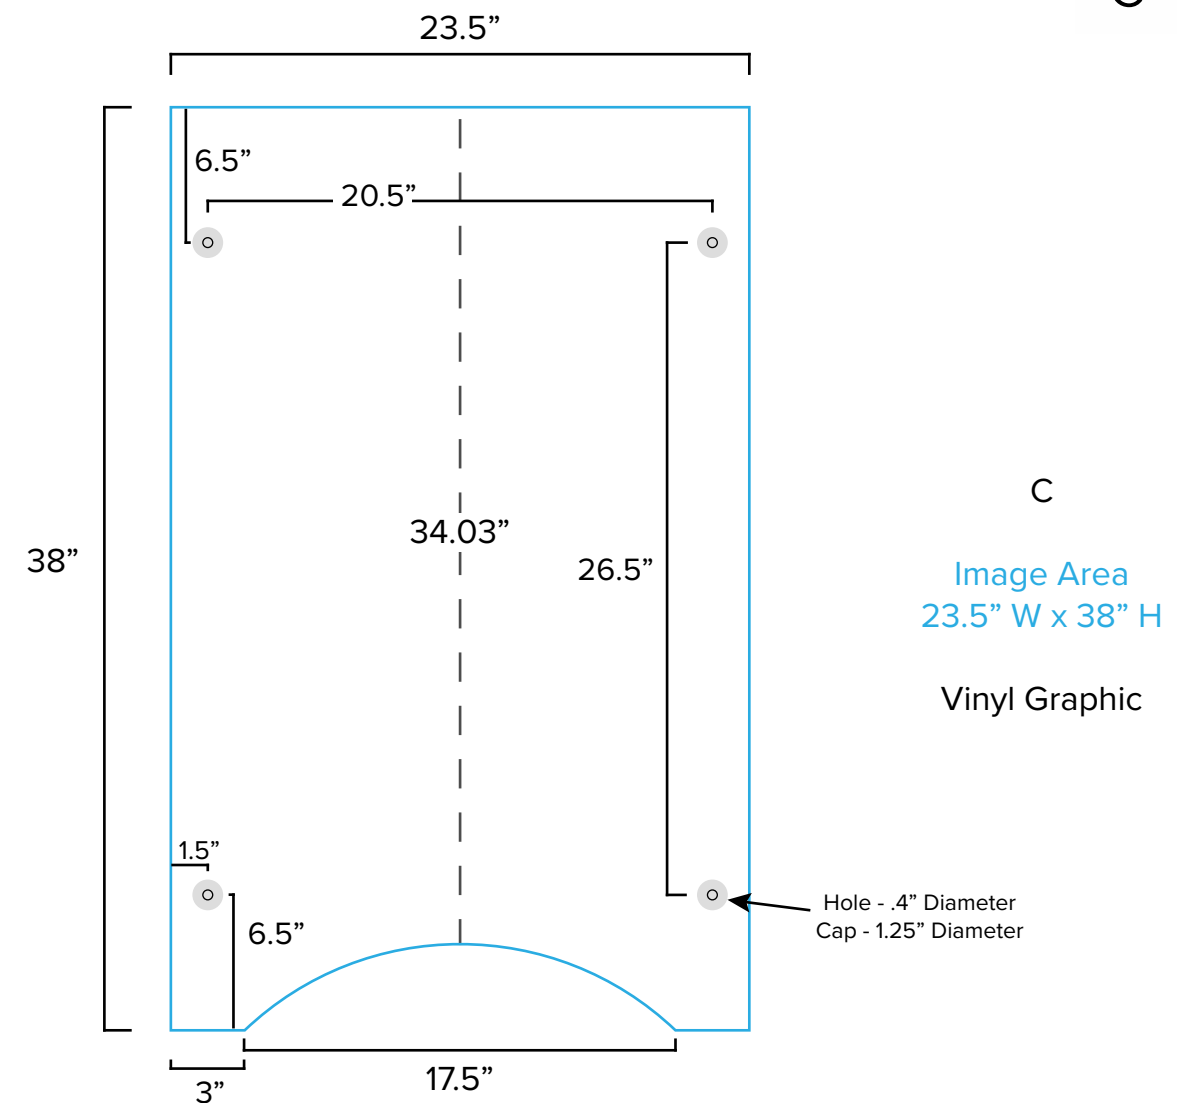

Graphic Template
10 x 10 Inline Exhibit
Backwall with Flat, Rectangular Panel
& Floating Graphic – SEG Graphic, Direct Print Graphic

Floating Graphic Note:
Attached to mount with hook and loop.
Varying shapes can be accommodated
but must be no larger than 23" x 23".

NOTE: All Raster Art (jpg, tiff,psd, png, etc.) must be at least 100 dpi at print size.
Standard kits are often customized. Please check with Customer Service to ensure that this template matches your specific job.

Graphic Template Portable Counter – Vinyl Graphic

Countertop

Image Area
29.97" W x 21.5" H

Vinyl Graphic

NOTE: All Raster Art (jpg, tiff,psd, png, etc.) must be at least 100 dpi at print size.

Standard kits are often customized. Please check with Customer Service to ensure that this template matches your specific job.

Graphic Template
Backwall Workstation Countertops – Vinyl Graphic
Graphics **NOT** included in base price. Please request pricing.

SYM-401

NOTE: All Raster Art (jpg, tiff,psd, png, etc.) must be at least 100 dpi at print size.