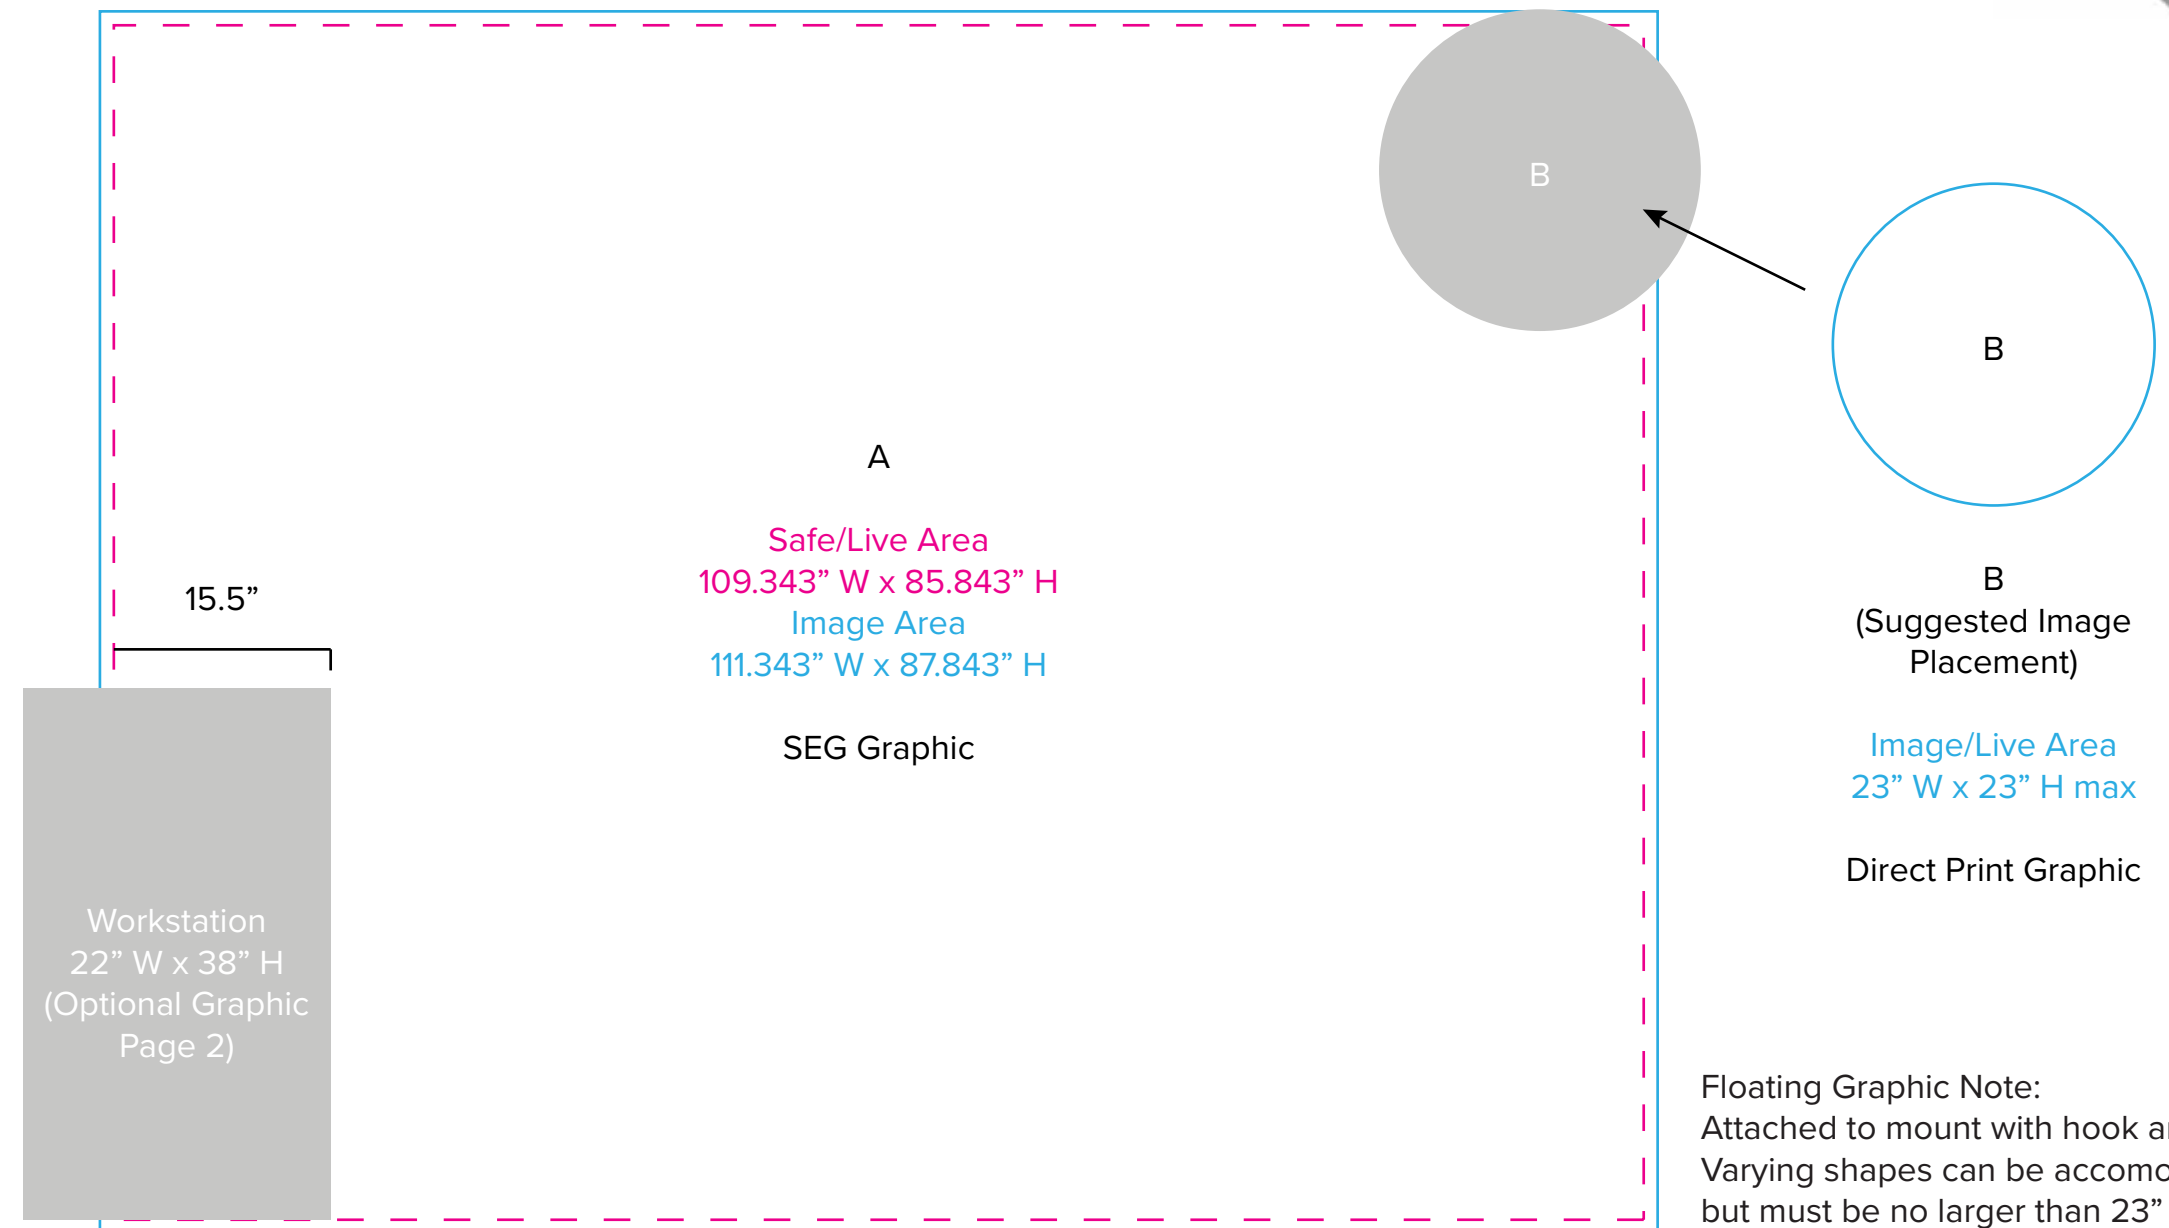

Graphic Template
10 x 10 Inline Exhibit
Backwall with Flat, Rectangular Panel
& Floating Graphic – SEG Graphic, Direct Print Graphic

Floating Graphic Note:
Attached to mount with hook and loop.
Varying shapes can be accommodated
but must be no larger than 23" x 23".

NOTE: All Raster Art (jpg, tiff,psd, png, etc.) must be at least 100 dpi at print size.
Standard kits are often customized. Please check with Customer Service to ensure that this template matches your specific job.

Graphic Template Portable Counter – Vinyl Graphic

Countertop

Image Area
29.97" W x 21.5" H

Vinyl Graphic

NOTE: All Raster Art (jpg, tiff,psd, png, etc.) must be at least 100 dpi at print size.

Standard kits are often customized. Please check with Customer Service to ensure that this template matches your specific job.

Graphic Template
Backwall Workstation Countertops – Vinyl Graphic
Graphics **NOT** included in base price. Please request pricing.

SYM-401

NOTE: All Raster Art (jpg, tiff,psd, png, etc.) must be at least 100 dpi at print size.