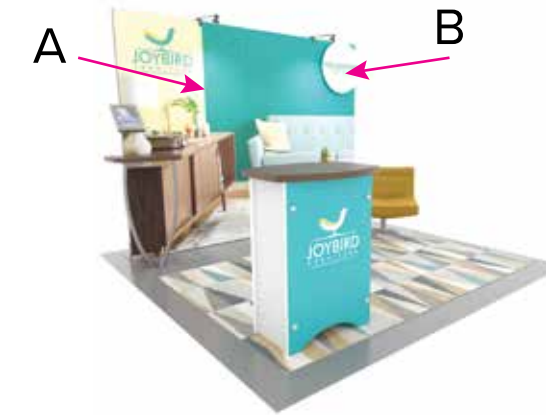

Graphic Template
10 x 10 Inline Exhibit
Backwall with Flat, Rectangular Panel
& Floating Graphic – SEG Graphic, Direct Print Graphic

Floating Graphic Note:
Attached to mount with hook and loop.
Varying shapes can be accommodated
but must be no larger than 23" x 23".

Graphic Template Portable Counter – Vinyl Graphic

Countertop

Image Area
29.97" W x 21.5" H

Vinyl Graphic

NOTE: All Raster Art (jpg, tiff,psd, png, etc.) must be at least 100 dpi at print size.

Standard kits are often customized. Please check with Customer Service to ensure that this template matches your specific job.