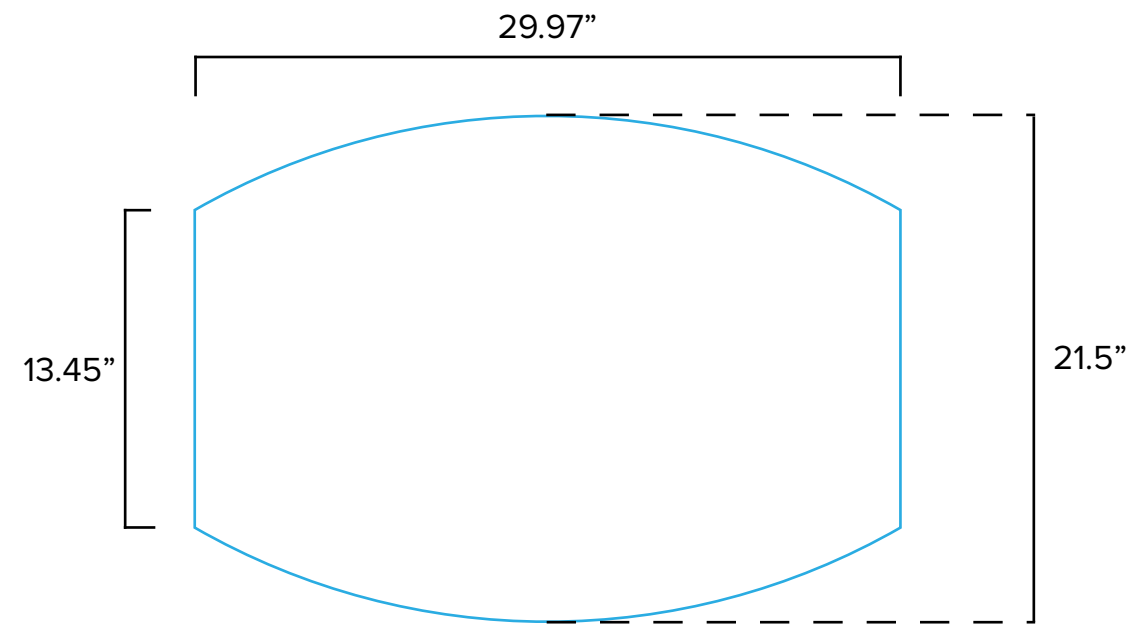

Graphic Template
10 x 10 Inline Exhibit
Backwall with Flat, Rectangular Panel
& Floating Graphic – SEG Graphic, Direct Print Graphic

Floating Graphic Note:
Attached to mount with hook and loop.
Varying shapes can be accommodated
but must be no larger than 23" x 23".

Graphic Template Portable Counter – Vinyl Graphic

Countertop

Image Area
29.97" W x 21.5" H

Vinyl Graphic

NOTE: All Raster Art (jpg, tiff,psd, png, etc.) must be at least 100 dpi at print size.

Standard kits are often customized. Please check with Customer Service to ensure that this template matches your specific job.