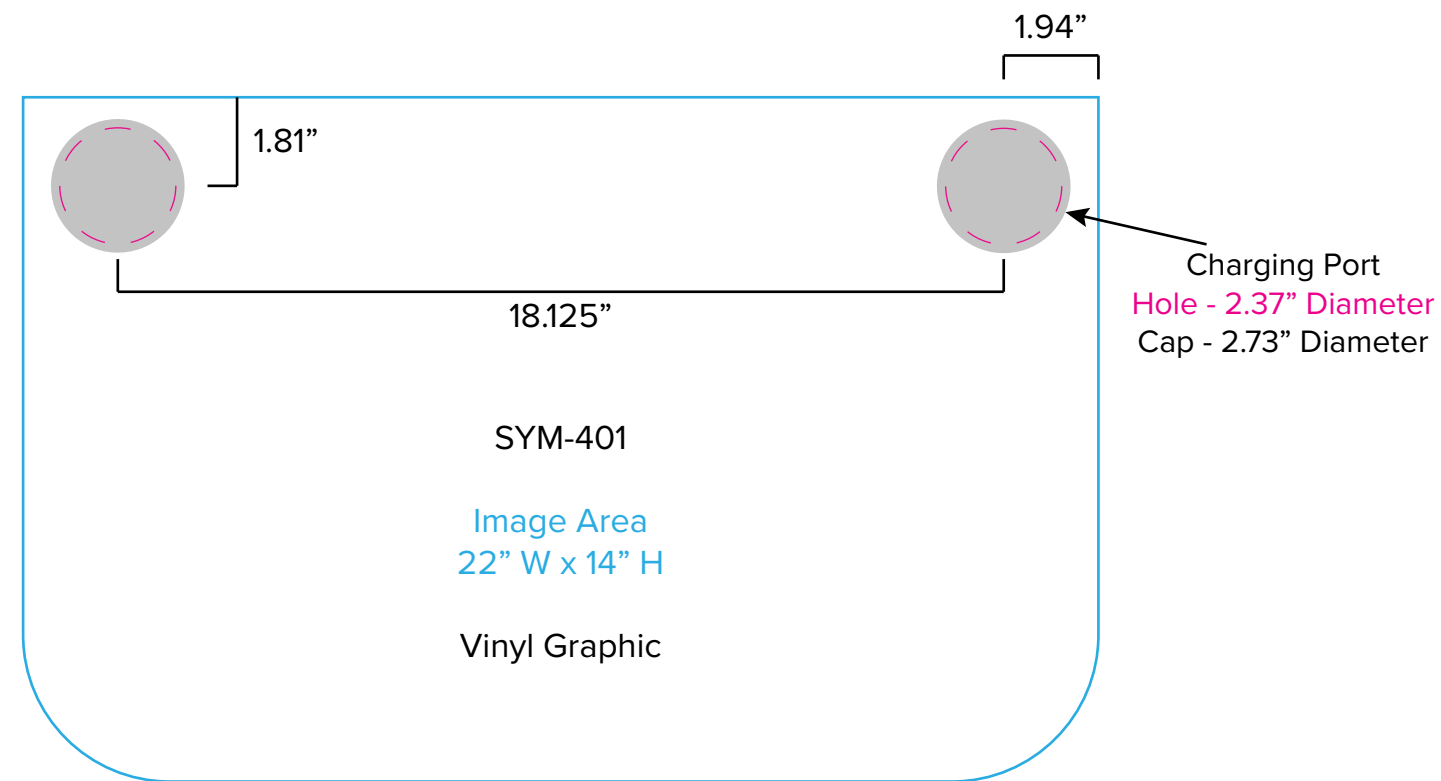

Graphic Template
Backwall Workstation Countertops – Vinyl Graphic
Graphics **NOT** included in base price. Please request pricing.

SYM-401

NOTE: All Raster Art (jpg, tiff,psd, png, etc.) must be at least 100 dpi at print size.

Standard kits are often customized. Please check with Customer Service to ensure that this template matches your specific job.